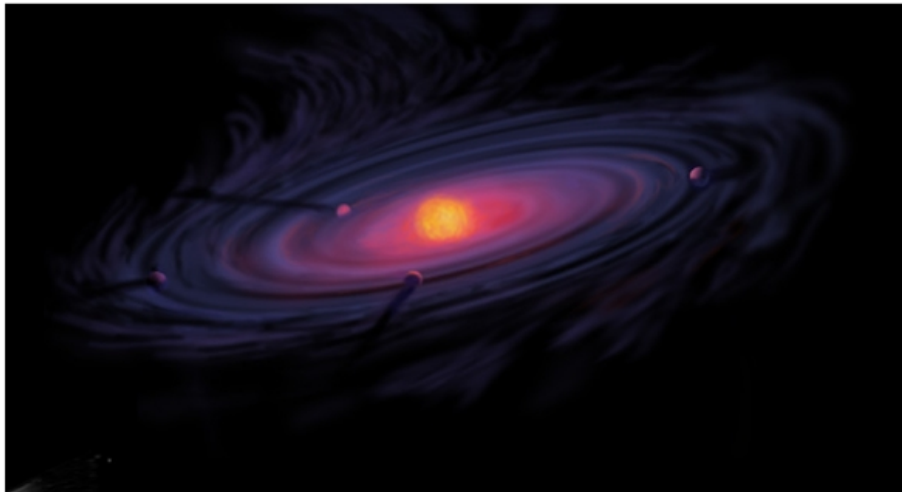

# De la naissance de la Terre aux premiers chordés

de - 4 568 500 000

à - 525 000 000 d'années

4 568 500 000

4 500 000 000

**4 400 000 000**

A vertical scale consisting of 11 horizontal tick marks. A central tick mark is labeled with the number '4 300 000 000'. The other 10 tick marks are evenly spaced above and below the central one, but they are not labeled.

**4 300 000 000**

A vertical scale with 10 tick marks. A horizontal line is drawn at the bottom of the scale, aligned with the 7th tick mark from the top. The number 4 200 000 000 is written vertically next to this line.

**3 300 000 000**

3 200 000 000

A vertical scale with 10 tick marks. The tick marks are evenly spaced along a vertical line. The central tick mark is labeled with the number '3 100 000 000' in a bold, black, sans-serif font. The label is oriented vertically, reading from bottom to top. The scale is bounded by a horizontal line at the top and a horizontal line at the bottom.